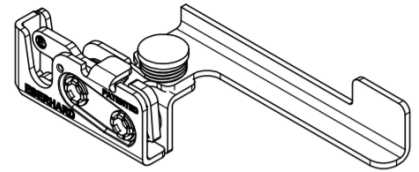

12-240 Extra Long Release Lever Rotary Latch

Features

- Two stage rotary latch with extra long release lever that measures 4.30"
- Spring return
- Available in steel and stainless steel
- Maximum rated load strength of 750 lbs

Notes

- Striker sold separately

Right hand (-R) shown,
left hand (-U) is opposite

Part No.	Material / Finish	Type
12-240-SSR-64	Stainless Steel 300	Right Hand
12-240-SSL-64		Left Hand
12-240-R-64	Zinc With Yellow Chromate	Right Hand
12-240-L-64		Left Hand
12-240-R-23	E-coat	Right Hand
12-240-L-23		Left Hand
12-240-R-24	Zinc With Electroplated Zinc	Right Hand
12-240-L-24		Left Hand

Dimensions in inches

We are Eberhard's exclusive distributor

240-52U-25 Striker Pin With Washer

Part No.	Material	L ± .005
240-52U-25	Steel, zinc finish	.750
3-240-52U-25		1.750

1-16645-PK-64 Adjustable Striker

Part No.	Material
1-16645-PK-64	Zinc with yellow chromate

20-240-10 Small Hook Striker

Part No.	Material
20-240-10	Steel, zinc plated

Dimensions in inches

We are Eberhard's exclusive distributor

17-240-52 Striker With Slotted Holes