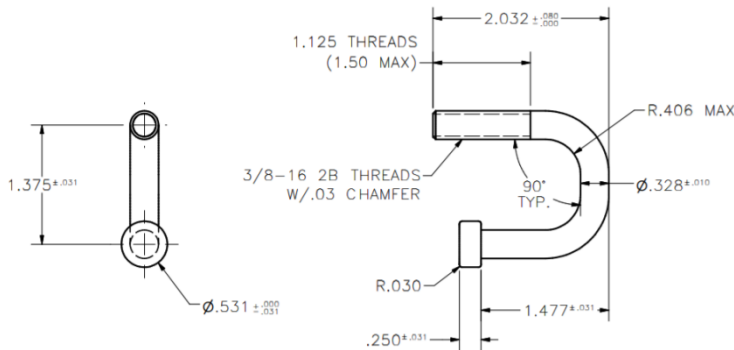

Notes

- Striker sold separately

Right hand (-R) shown,
left hand (-U) is opposite

Part No.	Material / Finish	Type
12-240-SSR-64	Stainless Steel 300	Right Hand
12-240-SSL-64		Left Hand
12-240-R-64	Zinc With Yellow Chromate	Right Hand
12-240-L-64		Left Hand
12-240-R-23	E-coat	Right Hand
12-240-L-23		Left Hand
12-240-R-24	Zinc With Electroplated Zinc	Right Hand
12-240-L-24		Left Hand

Dimensions in inches

We are Eberhard's exclusive distributor

240-52U-25 Striker Pin With Washer

Part No.	Material	L ± .005
240-52U-25	Steel, zinc finish	.750
3-240-52U-25		1.750

1-16645-PK-64 Adjustable Striker

Part No.	Material
1-16645-PK-64	Zinc with yellow chromate

20-240-10 Small Hook Striker

Part No.	Material
20-240-10	Steel, zinc plated

Dimensions in inches

We are Eberhard's exclusive distributor

17-240-52 Striker With Slotted Holes

Part No.	Material
17-240-52	E-coat black

4-240-52 Adjustable Striker Plate Subassembly

Part No.	Material
4-240-52	Steel, zinc plated

Dimensions in inches

We are Eberhard's exclusive distributor