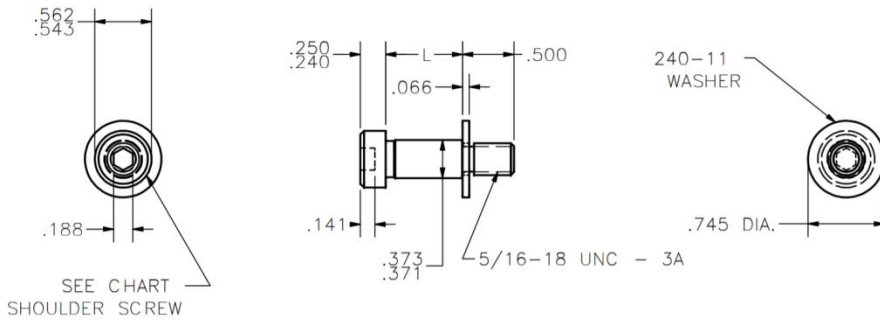

12-240 Extra Long Release Lever Rotary Latch

Features

- Two stage rotary latch with extra long release lever that measures 4.30"
- Spring return
- Available in steel and stainless steel
- Maximum rated load strength of 750 lbs

Notes

- Striker sold separately

Right hand (-R) shown,
left hand (-U) is opposite

Part No.	Material / Finish	Type
12-240-SSR-64	Stainless Steel 300	Right Hand
12-240-SSL-64		Left Hand
12-240-R-64	Zinc With Yellow Chromate	Right Hand
12-240-L-64		Left Hand
12-240-R-23	E-coat	Right Hand
12-240-L-23		Left Hand
12-240-R-24	Zinc With Electroplated Zinc	Right Hand
12-240-L-24		Left Hand

Dimensions in inches

We are Eberhard's exclusive distributor

240-52U-25 Striker Pin With Washer

Part No.	Material	L ± .005
240-52U-25	Steel, zinc finish	.750
3-240-52U-25		1.750

1-16645-PK-64 Adjustable Striker

Part No.	Material
1-16645-PK-64	Zinc with yellow chromate

20-240-10 Small Hook Striker

Part No.	Material
20-240-10	Steel, zinc plated

Dimensions in inches

We are Eberhard's exclusive distributor

17-240-52 Striker With Slotted Holes