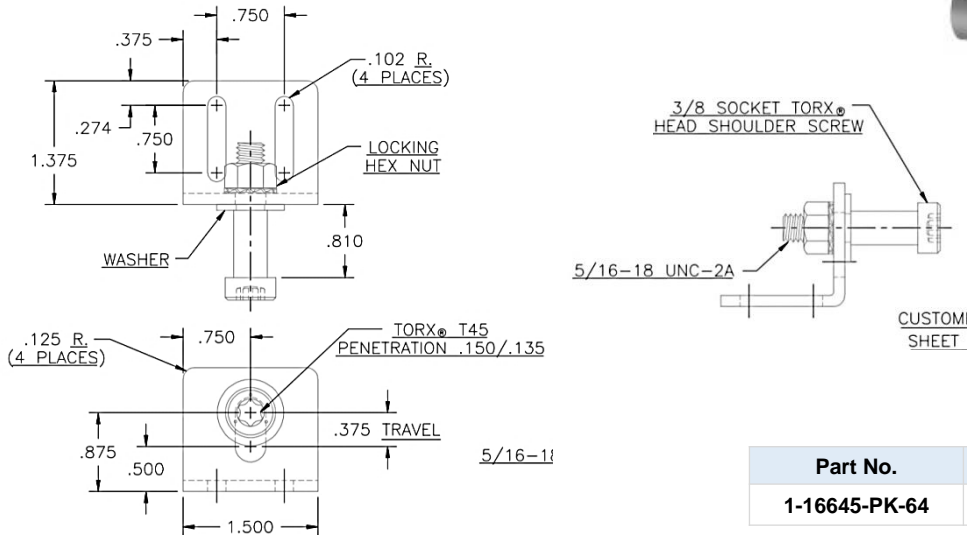

Notes

- Striker sold separately

Right hand (-R) shown,
left hand (-U) is opposite

Part No.	Material / Finish	Type
12-240-SSR-64	Stainless Steel 300	Right Hand
12-240-SSL-64		Left Hand
12-240-R-64	Zinc With Yellow Chromate	Right Hand
12-240-L-64		Left Hand
12-240-R-23	E-coat	Right Hand
12-240-L-23		Left Hand
12-240-R-24	Zinc With Electroplated Zinc	Right Hand
12-240-L-24		Left Hand

Dimensions in inches

We are Eberhard's exclusive distributor

240-52U-25 Striker Pin With Washer

Part No.	Material	L ± .005
240-52U-25	Steel, zinc finish	.750
3-240-52U-25		1.750

1-16645-PK-64 Adjustable Striker

Part No.	Material
1-16645-PK-64	Zinc with yellow chromate

20-240-10 Small Hook Striker

Part No.	Material
20-240-10	Steel, zinc plated

Dimensions in inches

We are Eberhard's exclusive distributor

17-240-52 Striker With Slotted Holes

Part No.	Material
17-240-52	E-coat black

4-240-52 Adjustable Striker Plate Subassembly

Part No.	Material
4-240-52	Steel, zinc plated

Dimensions in inches

We are Eberhard's exclusive distributor