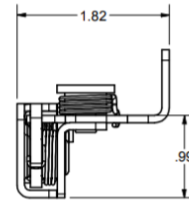

12-240 Extra Long Release Lever Rotary Latch

Features

- Two stage rotary latch with extra long release lever that measures 4.30"
- Spring return
- Available in steel and stainless steel
- Maximum rated load strength of 750 lbs

Notes

- Striker sold separately

Right hand (-R) shown,
left hand (-U) is opposite

Part No.	Material / Finish	Type
12-240-SSR-64	Stainless Steel 300	Right Hand
12-240-SSL-64		Left Hand
12-240-R-64	Zinc With Yellow Chromate	Right Hand
12-240-L-64		Left Hand
12-240-R-23	E-coat	Right Hand
12-240-L-23		Left Hand
12-240-R-24	Zinc With Electroplated Zinc	Right Hand
12-240-L-24		Left Hand

Dimensions in inches

We are Eberhard's exclusive distributor

240-52U-25 Striker Pin With Washer

Part No.	Material	L ± .005
240-52U-25	Steel, zinc finish	.750
3-240-52U-25		1.750

1-16645-PK-64 Adjustable Striker

Part No.	Material
1-16645-PK-64	Zinc with yellow chromate

20-240-10 Small Hook Striker

Part No.	Material
20-240-10	Steel, zinc plated

Dimensions in inches

We are Eberhard's exclusive distributor

17-240-52 Striker With Slotted Holes