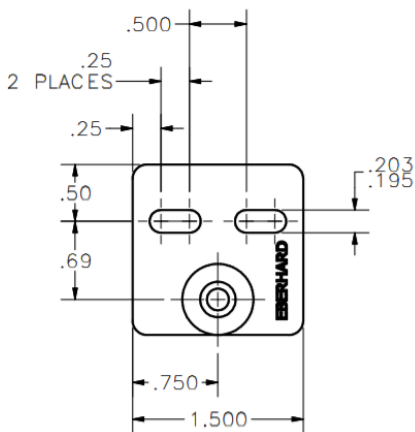

Notes

- Striker sold separately

Right hand (-R) shown,
left hand (-U) is opposite

Part No.	Material / Finish	Type
12-240-SSR-64	Stainless Steel 300	Right Hand
12-240-SSL-64		Left Hand
12-240-R-64	Zinc With Yellow Chromate	Right Hand
12-240-L-64		Left Hand
12-240-R-23	E-coat	Right Hand
12-240-L-23		Left Hand
12-240-R-24	Zinc With Electroplated Zinc	Right Hand
12-240-L-24		Left Hand

Dimensions in inches

We are Eberhard's exclusive distributor

240-52U-25 Striker Pin With Washer

Part No.	Material	L ± .005
240-52U-25	Steel, zinc finish	.750
3-240-52U-25		1.750

1-16645-PK-64 Adjustable Striker

Part No.	Material
1-16645-PK-64	Zinc with yellow chromate

20-240-10 Small Hook Striker

Part No.	Material
20-240-10	Steel, zinc plated

Dimensions in inches

We are Eberhard's exclusive distributor

17-240-52 Striker With Slotted Holes

Part No.	Material
17-240-52	E-coat black

4-240-52 Adjustable Striker Plate Subassembly

Part No.	Material
4-240-52	Steel, zinc plated

Dimensions in inches

We are Eberhard's exclusive distributor