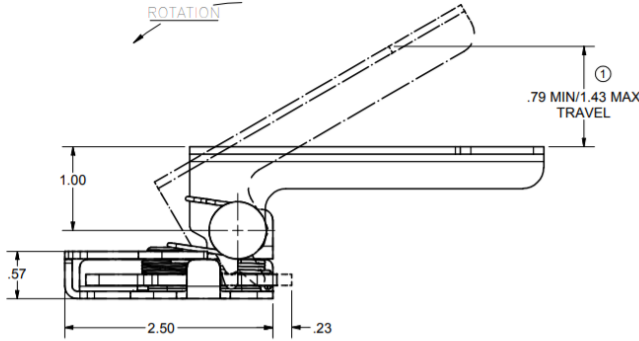

12-240 Extra Long Release Lever Rotary Latch

Features

- Two stage rotary latch with extra long release lever that measures 4.30"
- Spring return
- Available in steel and stainless steel
- Maximum rated load strength of 750 lbs

Notes

- Striker sold separately

Right hand (-R) shown,
left hand (-U) is opposite

Part No.	Material / Finish	Type
12-240-SSR-64	Stainless Steel 300	Right Hand
12-240-SSL-64		Left Hand
12-240-R-64	Zinc With Yellow Chromate	Right Hand
12-240-L-64		Left Hand
12-240-R-23	E-coat	Right Hand
12-240-L-23		Left Hand
12-240-R-24	Zinc With Electroplated Zinc	Right Hand
12-240-L-24		Left Hand

Dimensions in inches

We are Eberhard's exclusive distributor

240-52U-25 Striker Pin With Washer

Part No.	Material	L ± .005
240-52U-25	Steel, zinc finish	.750
3-240-52U-25		1.750

1-16645-PK-64 Adjustable Striker

Part No.	Material
1-16645-PK-64	Zinc with yellow chromate

20-240-10 Small Hook Striker

Part No.	Material
20-240-10	Steel, zinc plated

Dimensions in inches

We are Eberhard's exclusive distributor

17-240-52 Striker With Slotted Holes