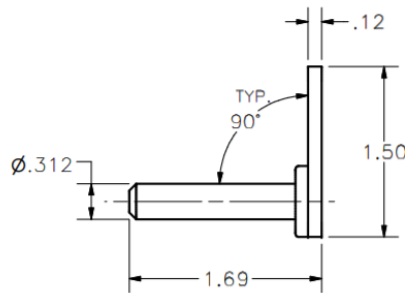

Notes

- Striker sold separately

Right hand (-R) shown,
left hand (-U) is opposite

Part No.	Material / Finish	Type
12-240-SSR-64	Stainless Steel 300	Right Hand
12-240-SSL-64		Left Hand
12-240-R-64	Zinc With Yellow Chromate	Right Hand
12-240-L-64		Left Hand
12-240-R-23	E-coat	Right Hand
12-240-L-23		Left Hand
12-240-R-24	Zinc With Electroplated Zinc	Right Hand
12-240-L-24		Left Hand

Dimensions in inches

We are Eberhard's exclusive distributor

240-52U-25 Striker Pin With Washer

Part No.	Material	L ± .005
240-52U-25	Steel, zinc finish	.750
3-240-52U-25		1.750

1-16645-PK-64 Adjustable Striker

Part No.	Material
1-16645-PK-64	Zinc with yellow chromate

20-240-10 Small Hook Striker

Part No.	Material
20-240-10	Steel, zinc plated

Dimensions in inches

We are Eberhard's exclusive distributor

17-240-52 Striker With Slotted Holes

Part No.	Material
17-240-52	E-coat black

4-240-52 Adjustable Striker Plate Subassembly

Part No.	Material
4-240-52	Steel, zinc plated

Dimensions in inches

We are Eberhard's exclusive distributor