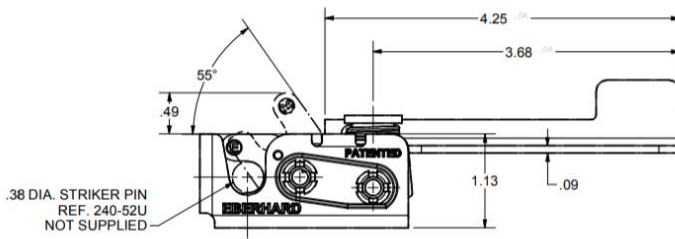

12-240 Extra Long Release Lever Rotary Latch

Features

- Two stage rotary latch with extra long release lever that measures 4.30"
- Spring return
- Available in steel and stainless steel
- Maximum rated load strength of 750 lbs

Notes

- Striker sold separately

Right hand (-R) shown,
left hand (-U) is opposite

Part No.	Material / Finish	Type
12-240-SSR-64	Stainless Steel 300	Right Hand
12-240-SSL-64		Left Hand
12-240-R-64	Zinc With Yellow Chromate	Right Hand
12-240-L-64		Left Hand
12-240-R-23	E-coat	Right Hand
12-240-L-23		Left Hand
12-240-R-24	Zinc With Electroplated Zinc	Right Hand
12-240-L-24		Left Hand

Dimensions in inches

We are Eberhard's exclusive distributor

240-52U-25 Striker Pin With Washer

Part No.	Material	L ± .005
240-52U-25	Steel, zinc finish	.750
3-240-52U-25		1.750

1-16645-PK-64 Adjustable Striker

Part No.	Material
1-16645-PK-64	Zinc with yellow chromate

20-240-10 Small Hook Striker

Part No.	Material
20-240-10	Steel, zinc plated

Dimensions in inches

We are Eberhard's exclusive distributor

17-240-52 Striker With Slotted Holes