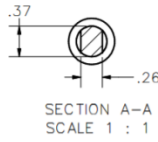

Dimensions in inches

We are Eberhard's exclusive distributor

240-52U-25 Striker Pin With Washer

Part No.	Material	L ± .005
240-52U-25	Steel, zinc finish	.750
3-240-52U-25		1.750

1-16645-PK-64 Adjustable Striker

Part No.	Material
1-16645-PK-64	Zinc with yellow chromate

20-240-10 Small Hook Striker

Part No.	Material
20-240-10	Steel, zinc plated

Dimensions in inches

We are Eberhard's exclusive distributor

17-240-52 Striker With Slotted Holes

Part No.	Material
17-240-52	E-coat black

4-240-52 Adjustable Striker Plate Subassembly

Part No.	Material
4-240-52	Steel, zinc plated

Dimensions in inches

We are Eberhard's exclusive distributor