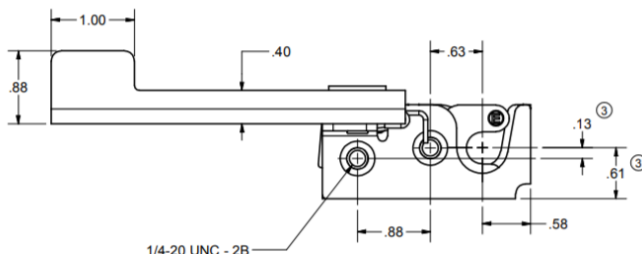

12-240 Extra Long Release Lever Rotary Latch

Features

- Two stage rotary latch with extra long release lever that measures 4.30"
- Spring return
- Available in steel and stainless steel
- Maximum rated load strength of 750 lbs

Notes

- Striker sold separately

Right hand (-R) shown,
left hand (-U) is opposite

Part No.	Material / Finish	Type
12-240-SSR-64	Stainless Steel 300	Right Hand
12-240-SSL-64		Left Hand
12-240-R-64	Zinc With Yellow Chromate	Right Hand
12-240-L-64		Left Hand
12-240-R-23	E-coat	Right Hand
12-240-L-23		Left Hand
12-240-R-24	Zinc With Electroplated Zinc	Right Hand
12-240-L-24		Left Hand

Dimensions in inches

We are Eberhard's exclusive distributor

240-52U-25 Striker Pin With Washer

Part No.	Material	L ± .005
240-52U-25	Steel, zinc finish	.750
3-240-52U-25		1.750

1-16645-PK-64 Adjustable Striker

Part No.	Material
1-16645-PK-64	Zinc with yellow chromate

20-240-10 Small Hook Striker

Part No.	Material
20-240-10	Steel, zinc plated

Dimensions in inches

We are Eberhard's exclusive distributor

17-240-52 Striker With Slotted Holes