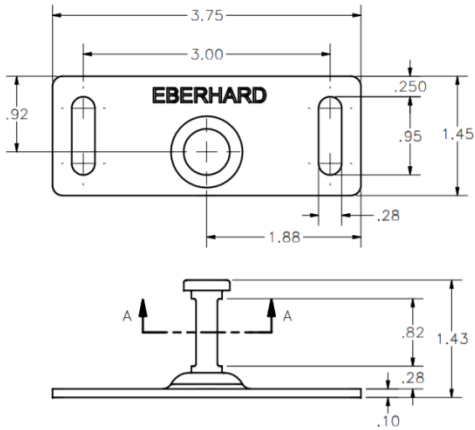

Dimensions in inches

We are Eberhard's exclusive distributor

240-52U-25 Striker Pin With Washer

Part No.	Material	L ± .005
240-52U-25	Steel, zinc finish	.750
3-240-52U-25		1.750

1-16645-PK-64 Adjustable Striker

Part No.	Material
1-16645-PK-64	Zinc with yellow chromate

20-240-10 Small Hook Striker

Part No.	Material
20-240-10	Steel, zinc plated

Dimensions in inches

We are Eberhard's exclusive distributor

17-240-52 Striker With Slotted Holes

Part No.	Material
17-240-52	E-coat black

4-240-52 Adjustable Striker Plate Subassembly

Part No.	Material
4-240-52	Steel, zinc plated

Dimensions in inches

We are Eberhard's exclusive distributor